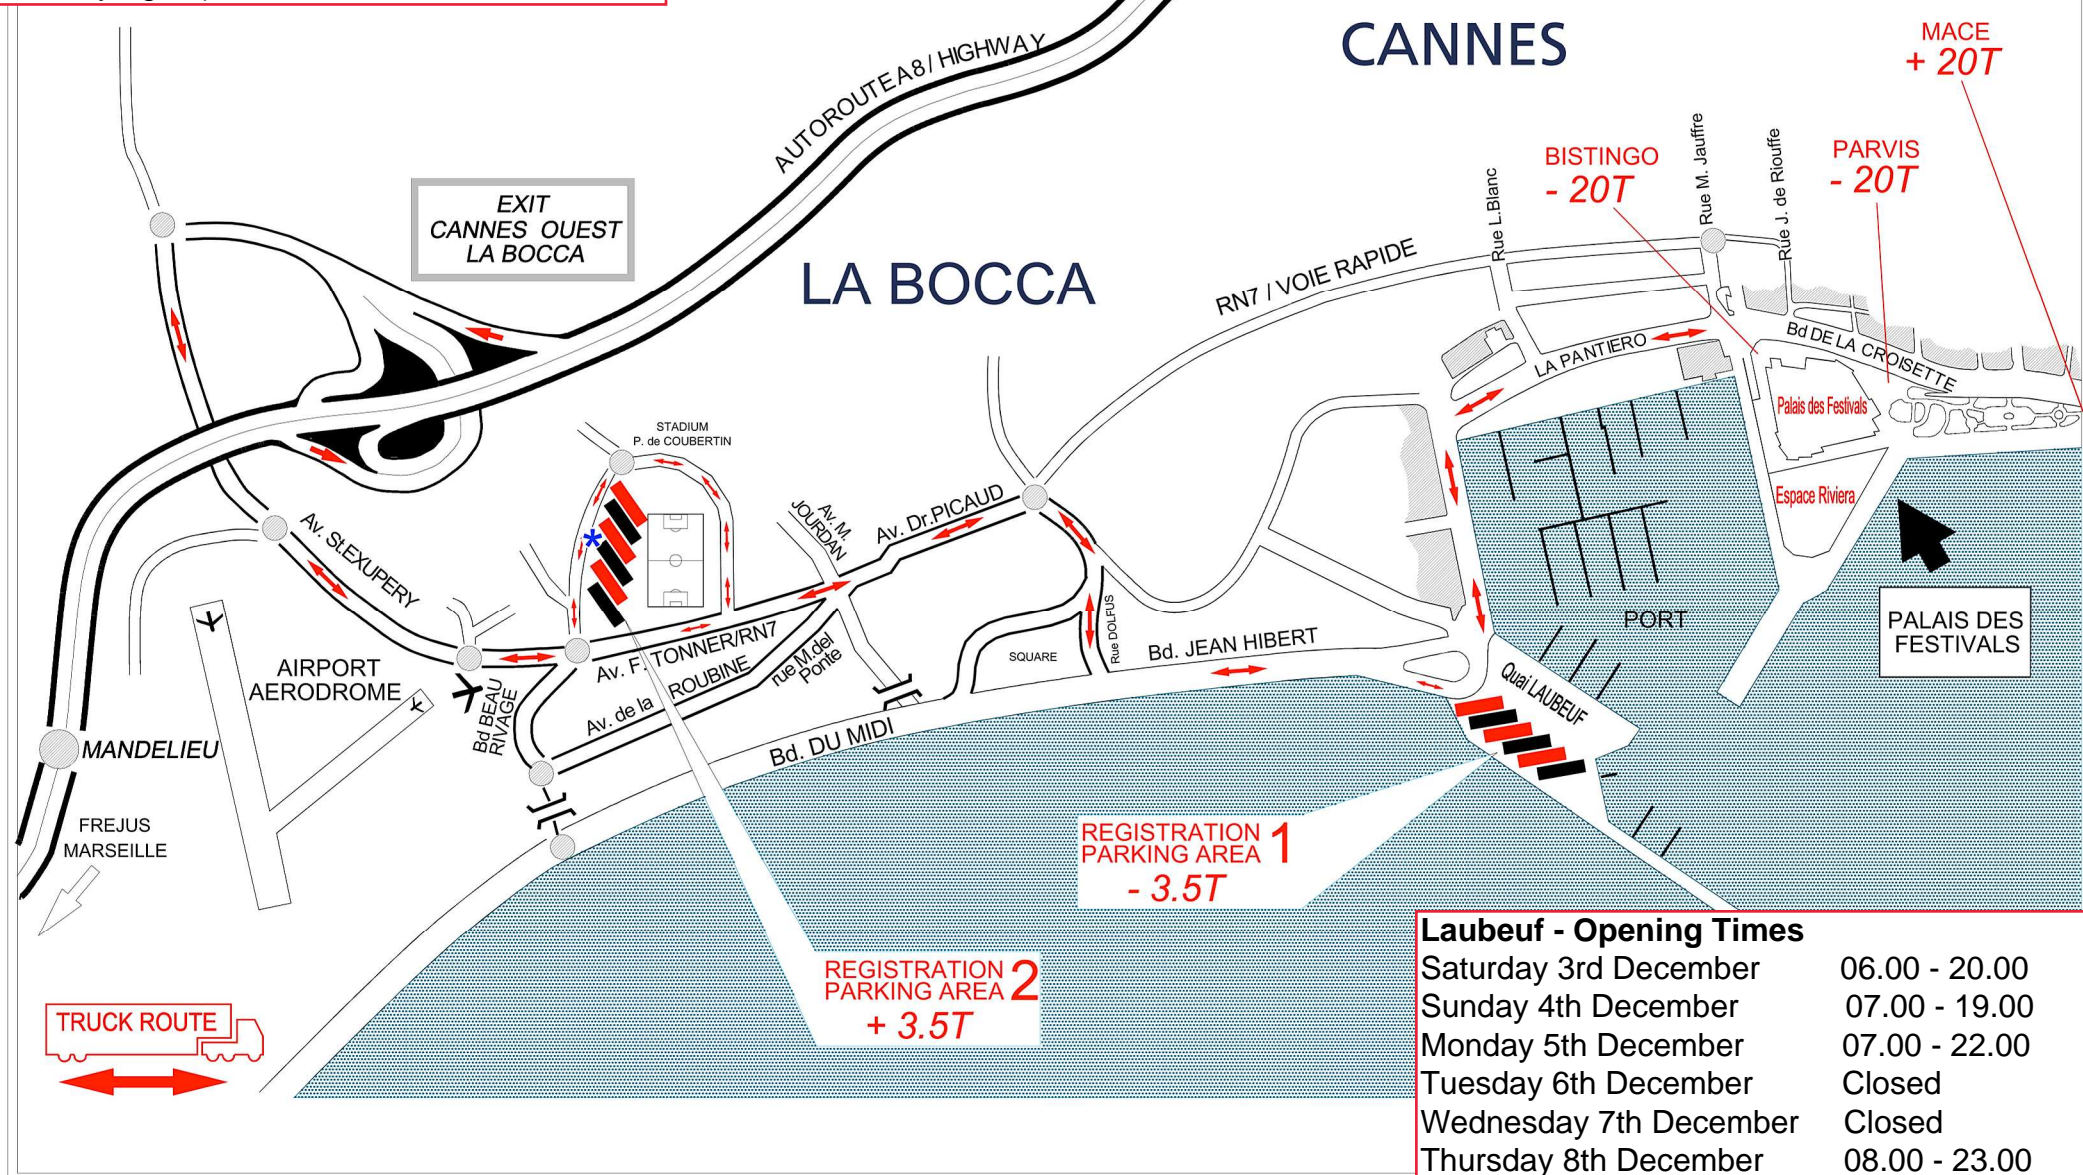

La Bocca - Opening Times

Thursday 1st December	
- Monday 5th December	07.00 - 00.00
Tuesday 6th December	Closed
Wednesday 7th December	Closed
Thursday 8th December	08.00 - 00.00
Friday 9th December	08.00 - 18.00

(Parking is accessible overnight and secured by one security agent)

Laubeuf - Opening Times

Saturday 3rd December	06.00 - 20.00
Sunday 4th December	07.00 - 19.00
Monday 5th December	07.00 - 22.00
Tuesday 6th December	Closed
Wednesday 7th December	Closed
Thursday 8th December	08.00 - 23.00
Friday 9th December	07.00 - 16.00